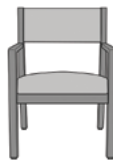

CTE21
23.5W 24.5D 33.75H
25AH