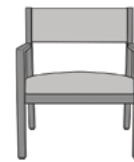

## Guest – Slat Back

The Caterina Guest – Slat Back chair is a perfect marriage of aesthetics and durability. These thoughtfully designed chairs feature clean lines; a spacious removable seat, an angled back, angled, contemporary arms to facilitate ingress and egress and wall saver back legs. Caterina Guest is available as a slat back and a short upholstered back.

**Optional Linking Tables**  
Optional Center and Corner Linking tables are available to provide stationary space between the chairs and fit your space.

### Statement of Line

**CTE11**  
23.5W 24.5D 33.75H  
25AH

**CTE21**  
23.5W 24.5D 33.75H  
25AH

**CTE12**  
28W 24.5D 33.75H  
25AH

**CTE22**  
28W 24.5D 33.75H  
25AH

**kwalu** | Furnishing the Future™

6160 Peachtree Dunwoody Rd. Building C, Atlanta, GA 30328