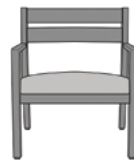

CTE12
28W 24.5D 33.75H
25AH